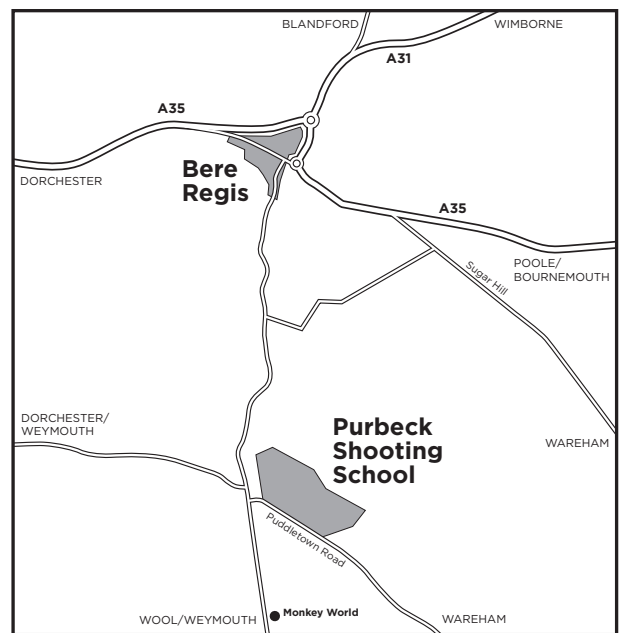

**Shoot address:**

Purbeck Shooting School, Puddletown  
Road, Wareham, Dorset BH20 7NG.

**Directions:**

Purbeck Shooting School is situated  
2 miles South of Bere Regis near the  
Dorset Gliding School.